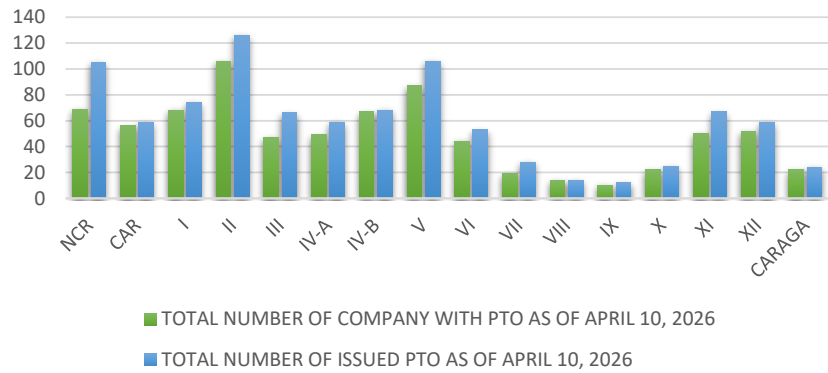

TOTAL NUMBER OF COMPANY WITH PTO - REGIONAL DATA