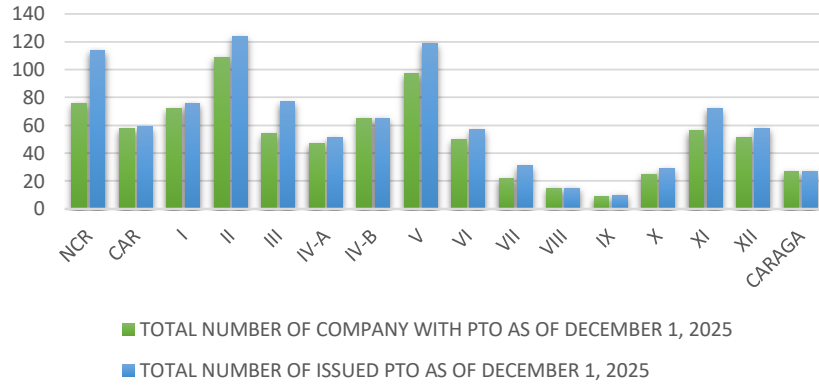

REGION	TOTAL NUMBER OF COMPANY WITH PTO AS OF DECEMBER 1, 2025	TOTAL NUMBER OF ISSUED PTO AS OF DECEMBER 1, 2025
NCR	76	114
CAR	58	59
I	72	76
II	109	124
III	54	77
IV-A	47	51
IV-B	65	65
V	97	119
VI	50	57
VII	22	31
VIII	15	15
IX	9	10
X	25	29
XI	56	72
XII	51	58
CARAGA	27	27
TOTAL	833	984

Classification	PTO DISTRIBUTION BY CLASSIFICATION AS OF DECEMBER 1, 2025
Manufacturer	37
Fabricator	184
Assembler	0
Distributor	69
Dealer	627
Importer	67
Exporter	0
TOTAL	984

TOTAL NUMBER OF COMPANY WITH PTO - REGIONAL DATA