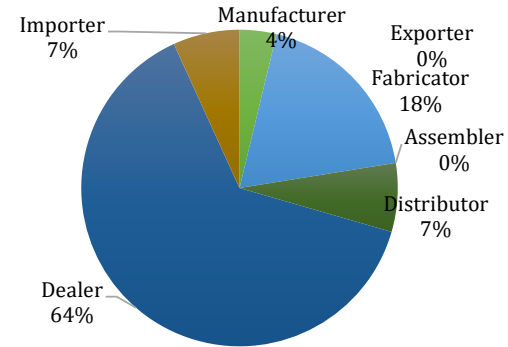

PTO DISTRIBUTION BY CLASSIFICATION AS OF DECEMBER 1, 2025