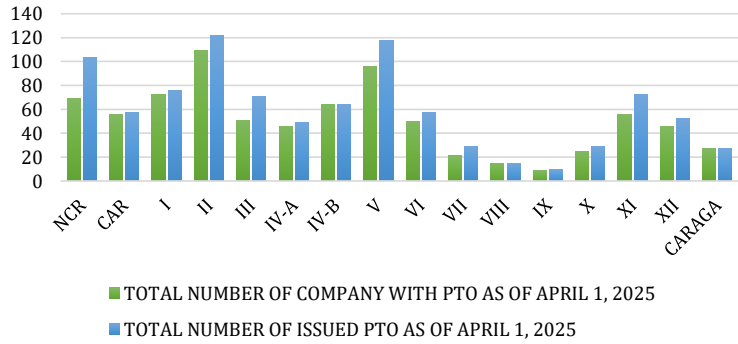

TOTAL NUMBER OF COMPANY WITH PTO - REGIONAL DATA