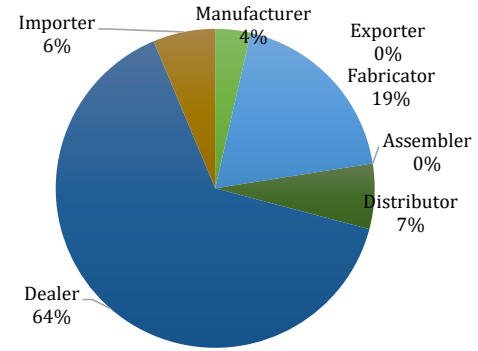

PTO DISTRIBUTION BY CLASSIFICATION AS OF APRIL 1, 2025