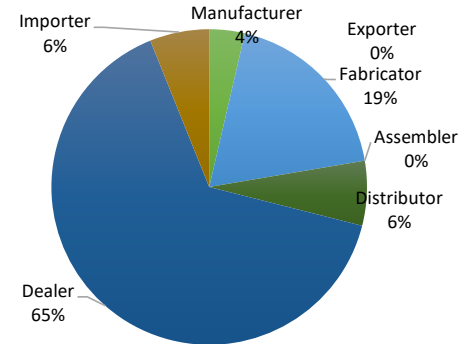

PTO DISTRIBUTION BY CLASSIFICATION AS OF SEPTEMBER 1, 2024