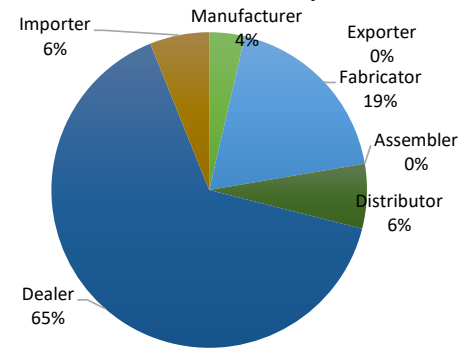

PTO DISTRIBUTION BY CLASSIFICATION AS OF SEPTEMBER 1, 2024