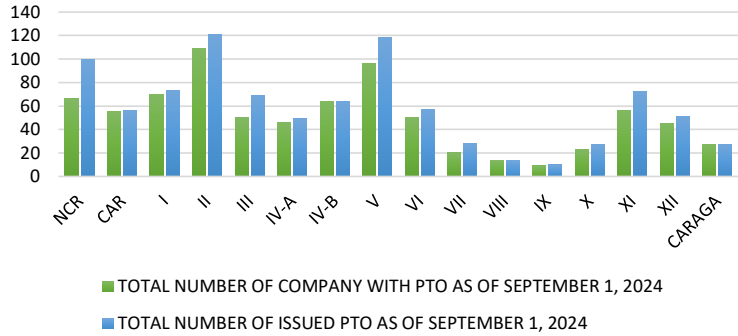

TOTAL NUMBER OF COMPANY WITH PTO - REGIONAL DATA