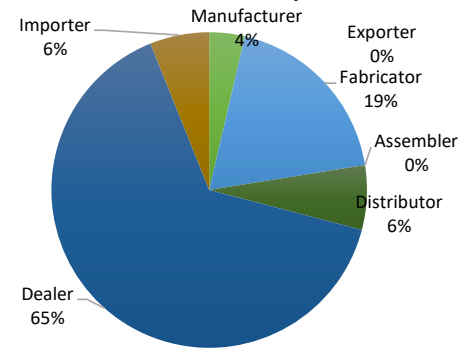

PTO DISTRIBUTION BY CLASSIFICATION AS OF OCTOBER 1, 2024