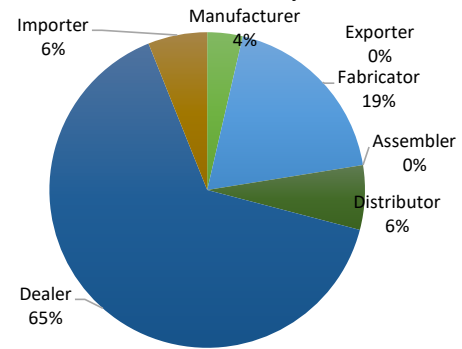

PTO DISTRIBUTION BY CLASSIFICATION AS OF OCTOBER 1, 2024