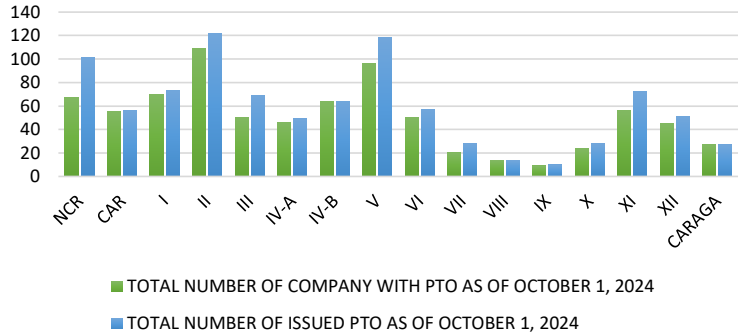

TOTAL NUMBER OF COMPANY WITH PTO - REGIONAL DATA