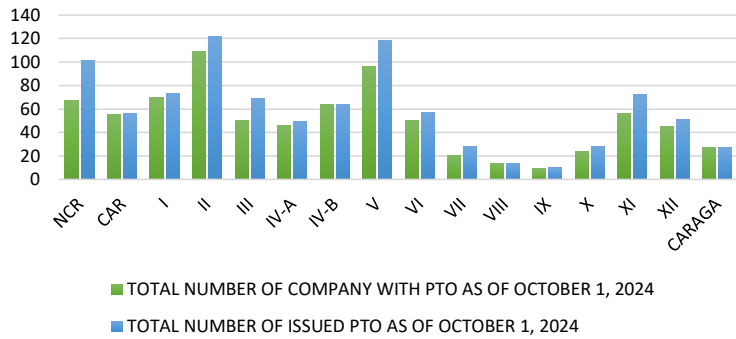

REGION	TOTAL NUMBER OF COMPANY WITH PTO AS OF OCTOBER 1, 2024	TOTAL NUMBER OF ISSUED PTO AS OF OCTOBER 1, 2024
NCR	67	101
CAR	55	56
I	70	73
II	109	122
III	50	69
IV-A	46	49
IV-B	64	64
V	96	118
VI	50	57
VII	20	28
VIII	14	14
IX	9	10
X	24	28
XI	56	72
XII	45	51
CARAGA	27	27
TOTAL	802	939

Classification	PTO DISTRIBUTION BY CLASSIFICATION AS OF OCTOBER 1, 2024
Manufacturer	34
Fabricator	177
Assembler	0
Distributor	62
Dealer	609
Importer	57
Exporter	0
TOTAL	939

TOTAL NUMBER OF COMPANY WITH PTO - REGIONAL DATA