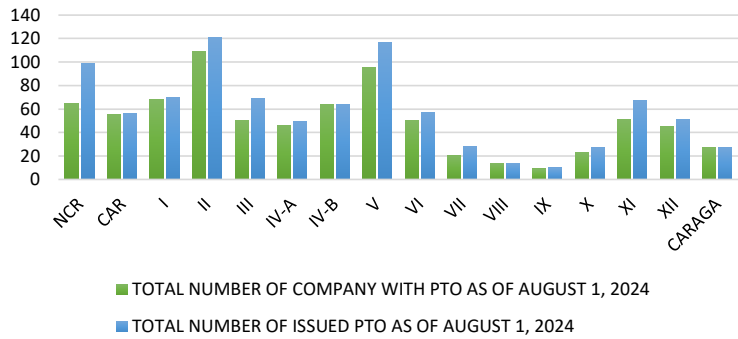

REGION	TOTAL NUMBER OF COMPANY WITH PTO AS OF AUGUST 1, 2024	TOTAL NUMBER OF ISSUED PTO AS OF AUGUST 1, 2024
NCR	65	99
CAR	55	56
I	68	70
II	109	121
III	50	69
IV-A	46	49
IV-B	64	64
V	95	117
VI	50	57
VII	20	28
VIII	14	14
IX	9	10
X	23	27
XI	51	67
XII	45	51
CARAGA	27	27
TOTAL	791	926

Classification	PTO DISTRIBUTION BY CLASSIFICATION AS OF AUGUST 1, 2024
Manufacturer	34
Fabricator	173
Assembler	0
Distributor	62
Dealer	602
Importer	55
Exporter	0
TOTAL	926

TOTAL NUMBER OF COMPANY WITH PTO - REGIONAL DATA