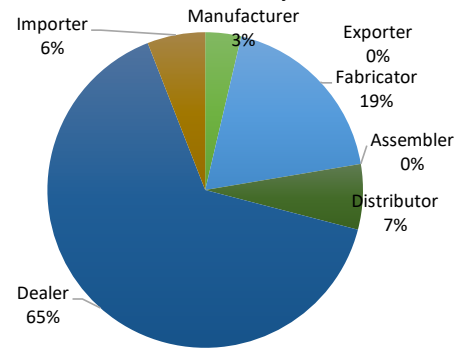

PTO DISTRIBUTION BY CLASSIFICATION AS OF AUGUST 1, 2024