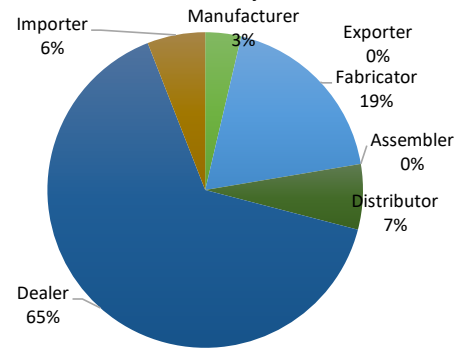

PTO DISTRIBUTION BY CLASSIFICATION AS OF JULY 1, 2024