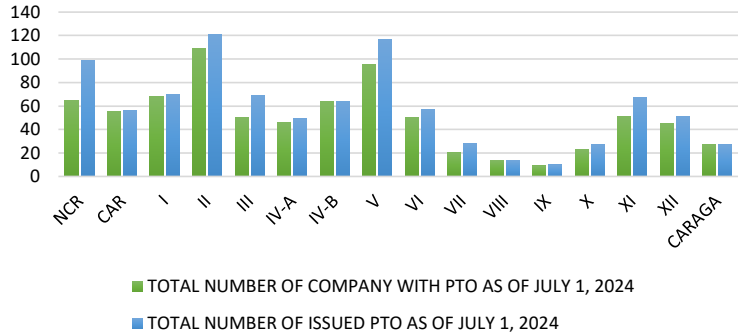

REGION	TOTAL NUMBER OF COMPANY WITH PTO AS OF JULY 1, 2024	TOTAL NUMBER OF ISSUED PTO AS OF JULY 1, 2024
NCR	65	99
CAR	55	56
I	68	70
II	109	121
III	50	69
IV-A	46	49
IV-B	64	64
V	95	117
VI	50	57
VII	20	28
VIII	14	14
IX	9	10
X	23	27
XI	51	67
XII	45	51
CARAGA	27	27
TOTAL	791	926

Classification	PTO DISTRIBUTION BY CLASSIFICATION AS OF JULY 1, 2024
Manufacturer	34
Fabricator	173
Assembler	0
Distributor	62
Dealer	602
Importer	55
Exporter	0
TOTAL	926

TOTAL NUMBER OF COMPANY WITH PTO - REGIONAL DATA