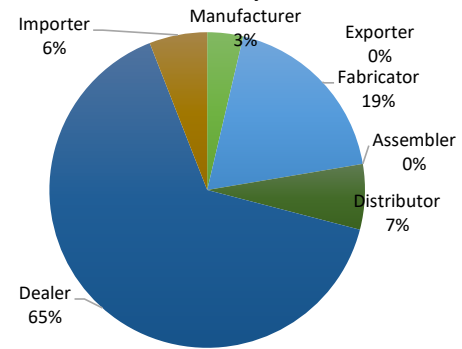

PTO DISTRIBUTION BY CLASSIFICATION AS OF JULY 1, 2024